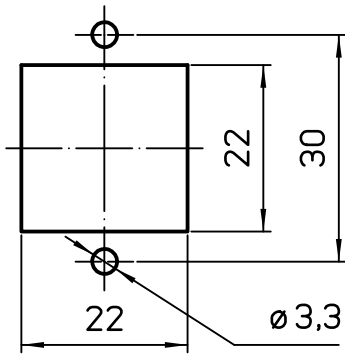

Panel cut-out

A

A

Diritti riservati All rights reserved

B

B

C

C

REV.	DATE	SIGNATURE

Dimensions in mm

Simplified representation with dimensions without tolerance

Original Size A4
Date 12/09/22
Sign. S. Diasparra

MKAXR IAP20  
Angled bulkhead mounting housing, M20 cable entry, stainless steel lever, 180 °C

Scale  
1:1