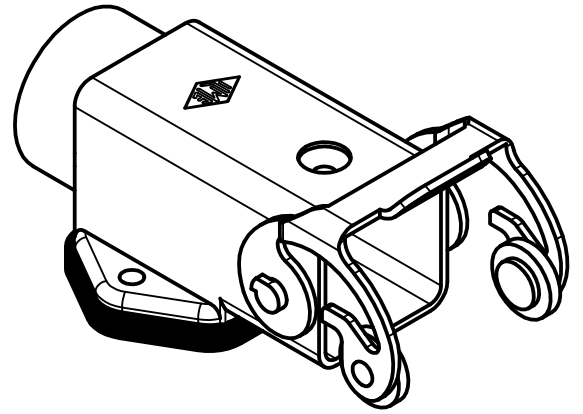

Panel cut-out

A

A

Diritti riservati All rights reserved

B

B

C

C

REV.	DATE	SIGNATURE

Dimensions in mm

Simplified representation with dimensions without tolerance

Original Size A4
Date 12/09/22
Sign. S. Diasparra

MKAXR IAP20  
Angled bulkhead mounting housing, M20 cable entry, stainless steel lever, 180 °C

Scale  
1:1