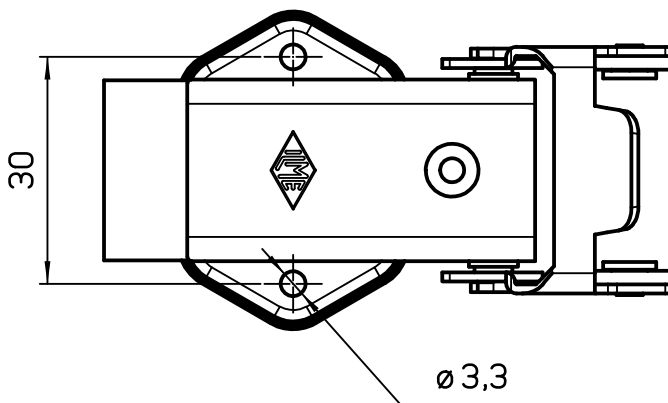

Panel cut-out

A

A

Diritti riservati All rights reserved

B

B

C

C

REV.	DATE	SIGNATURE

Dimensions in mm

Simplified representation with dimensions without tolerance

Original Size A4
Date 12/09/22
Sign. S. Diasparra

MKAXR IAP20  
Angled bulkhead mounting housing, M20 cable entry, stainless steel lever, 180 °C

Scale  
1:1