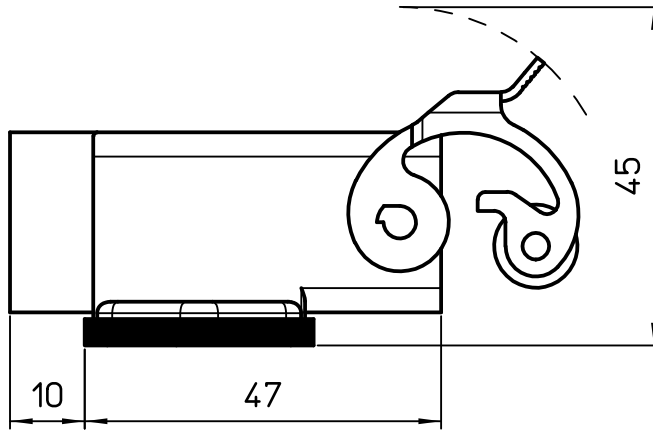

Panel cut-out

A

A

Diritti riservati All rights reserved

B

B

C

C

REV.	DATE	SIGNATURE

Dimensions in mm

Simplified representation with dimensions without tolerance

Original Size A4
Date 12/09/22
Sign. S. Diasparra

MKAXR IAP20  
Angled bulkhead mounting housing, M20 cable entry, stainless steel lever, 180 °C

Scale  
1:1