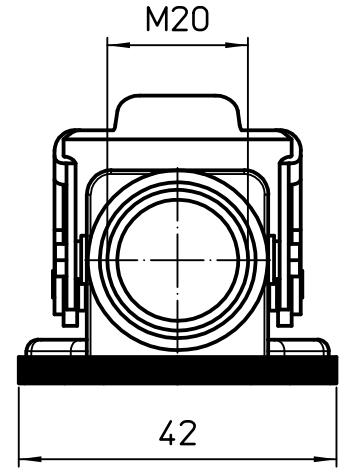

Panel cut-out

A

A

Diritti riservati All rights reserved

B

B

C

C

REV.	DATE	SIGNATURE

Dimensions in mm

Simplified representation with dimensions without tolerance

Original Size A4
Date 12/09/22
Sign. S. Diasparra

MKAXR IAP20  
Angled bulkhead mounting housing, M20 cable entry, stainless steel lever, 180 °C

Scale  
1:1